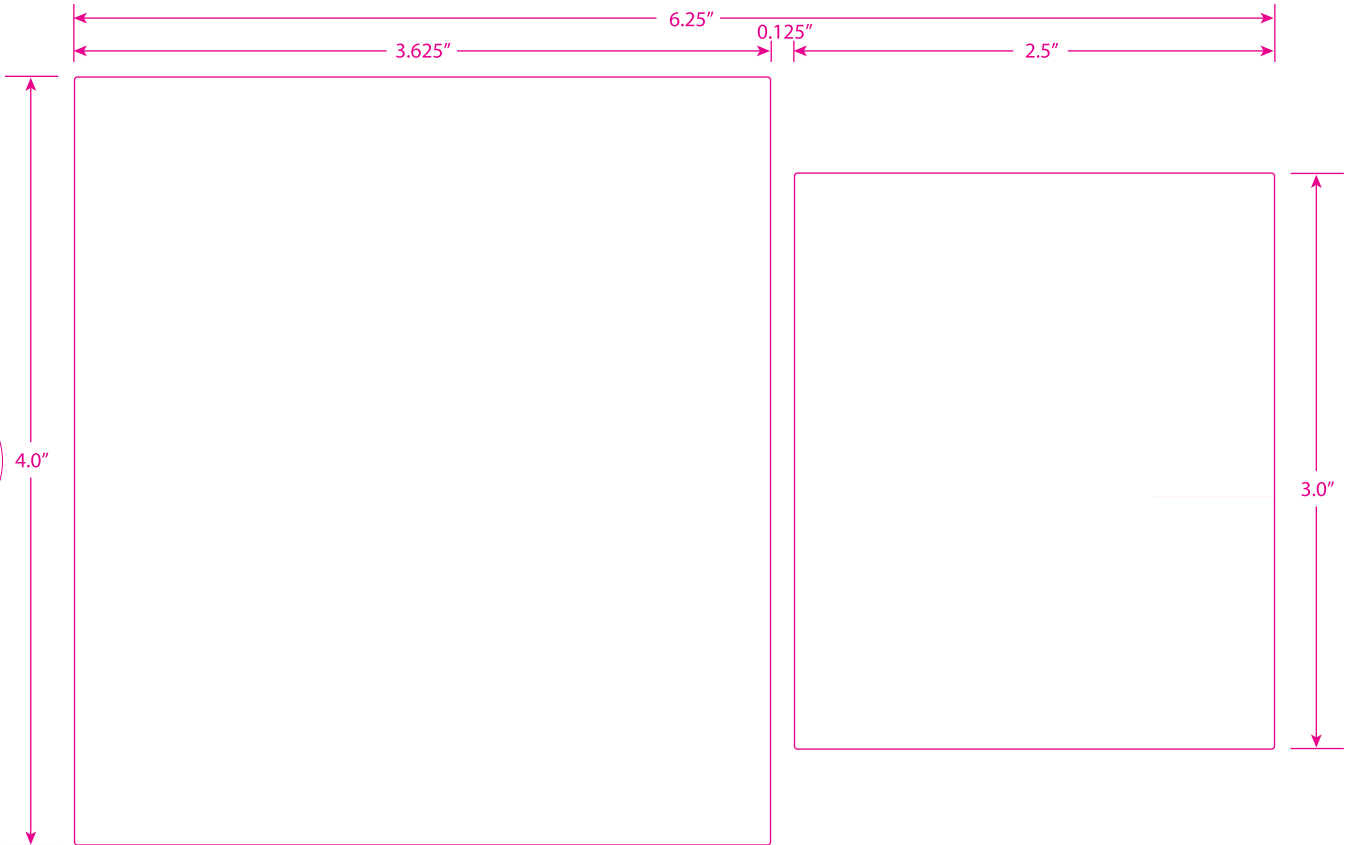

CENTERLINE

MARK DIE: 4" x 6.25"
 CORNER RADIUS: Special Shape"
 GAP ACROSS: 0.125"
 GAP AROUND: 0.125"
 DIE307479

Die

* Die lines/colors and Registration marks don't print